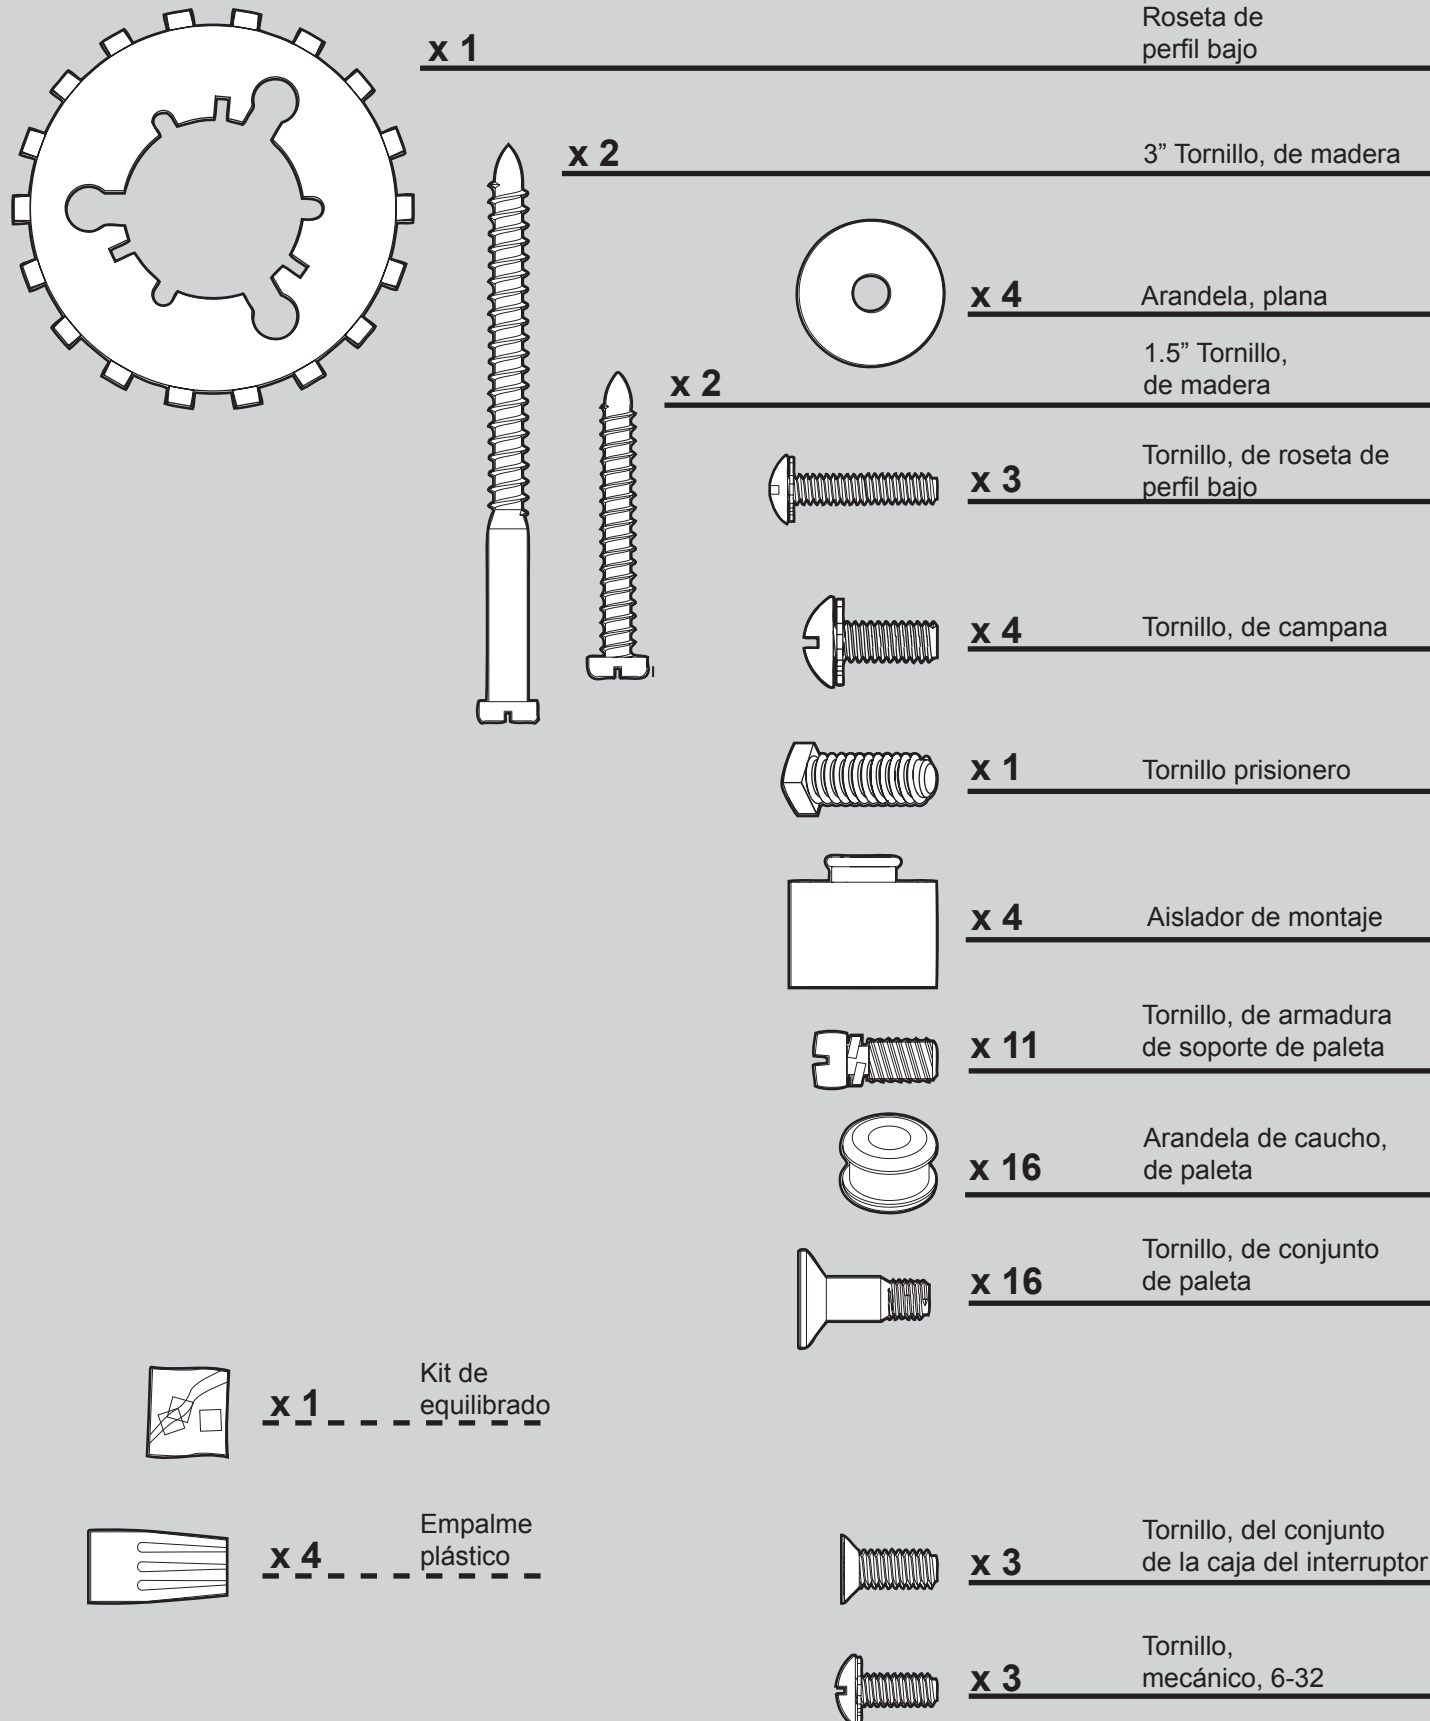

Parts List		Model #	21705
		Asm. Dwg. #	99125-01
		Finish	Midnight Copper
Item Name	Qty	Part #	
* Hanging System Kit	1	96970-88	
Ceiling Plate			
Canopy			
Canopy Trim Ring			
Hanger Ball / Downrod Assembly			
Setscrew			
Low Profile Washer			
Canopy Screw			
Wood Screw 1.5"			
Wood Screw 3"			
Flat Washer			
Mounting Isolator			
Screw, Low Profile			
Switch Housing Assembly	1	G0663-88	
Blade Iron Set	1	97838-05	
Blade Set	1	G0761-16	
Screw, Blade Iron Armature	11	63755-05	
Hardware Kit	1	99125-00-860	
Blade Grommet			
Blade Assembly Screw			
Screw, Machine, 6-32			
Wire Connector			
Screw, Switch Housing Assembly			
Balancing Kit	1	65666-01	
Cap, Finial	1	63987-01	
Finial	1	07613-02	
Pull Chain Pendant	1	G0090-01	
Pull Chain Pendant	1	G0091-01	
Pull Chain	1	63756-18	
Pull Chain	2	63756-23	
Light Kit Assembly	1	97231-08	
Light bulb / Bulb	2	77646-04	
Globe/Shade	1	88855-01	

## Materiales

(no dibujados a escala)